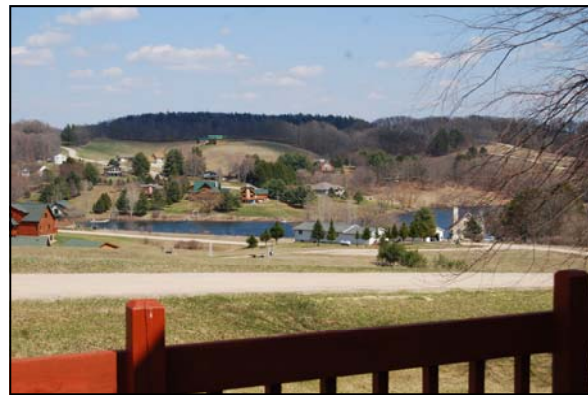

## Comfy & Cozy Lake View Cottage

*S1402 Summit Point Dr~Dutch Hollow Lake \$104,900*

Location: Lot 417 Summit  
 Sq. Footage: 1331 SF Approx.  
 Taxes: \$1775.00 (2012)  
 Heating: LP Forced Air  
 Cooling: Central Air  
 Septic: Holding Tank 2500G  
 Well: Shared Well  
 Electrical: 200 AMP  
 Basement: Full/Walk-Out  
 Owner: Drena

Measurements are approximate. Information from sources deemed reliable, but not warranted. Buyers are urged to verify all information given.

If living at the lake is your dream and you don't want to spend an arm and a leg then take a look at this darling chalet style home with pretty long range country & lake views. Open floor plan features a two story living/dining area with a wood vaulted ceiling & patio door so you can get to the relaxing deck & take in the beautiful view. Efficient kitchen with a snack counter for quick meals. Two main level bedrooms with ample closet space. Fun loft/bedroom that's big enough for all of your friends & family to rest well! Some furniture included! It's time to enjoy the lake!